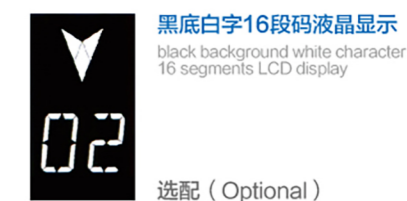

横显 Horizontal display

选配 (Optional)

按钮 Button

DB01
标配 (Standard)

DB02
选配 (Optional)

DB03
选配 (Optional)

DB05
选配 (Optional)

光圈 Ring light color

红色点阵显示,
搭配按钮红色光圈
Dot matrix display in red,
with red ring light button

蓝底白字、点阵蓝、图片机及
视频机显示, 搭配按钮蓝色光圈
Blue background white character, dot matrix
display in blue, picture type LCD display, video
type LCD display, with blue ring light button

黑底白字显示,
搭配按钮白色光圈
Black background white character,
with white ring light button

呼梯盒显示 L.O.P display

楼层显示 Hall horizontal indicator

方向显示 Direction lantern

注: D37138, D37139, D37150, D37151四款呼梯盒样式固定, 不能进行其他显示方式变化, 且无对应并联款
Note: Display of LOP D37138, D37139, D37150, D37151 is fixed, display type can not change, and there is no corresponding duplex LOP