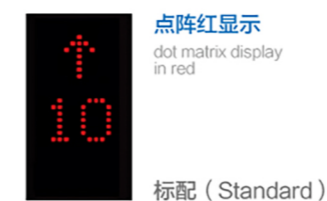

横显 Horizontal display

选配 (Optional)

按钮 Button

DB01
标配 (Standard)

DB02
选配 (Optional)

DB03
选配 (Optional)

DB05
选配 (Optional)

光圈 Ring light color

红色点阵显示,
搭配按钮红色光圈
Dot matrix display in red,
with red ring light button

蓝底白字、点阵蓝、图片机及
视频机显示, 搭配按钮蓝色光圈
Blue background white character, dot matrix
display in blue, picture type LCD display, video
type LCD display, with blue ring light button

黑底白字显示,
搭配按钮白色光圈
Black background white character,
with white ring light button

呼梯盒显示 L.O.P display

楼层显示 Hall horizontal indicator

方向显示 Direction lantern

注: D37138, D37139, D37150, D37151四款呼梯盒样式固定, 不能进行其他显示方式变化, 且无对应并联款
Note: Display of LOP D37138, D37139, D37150, D37151 is fixed, display type can not change, and there is no corresponding duplex LOP